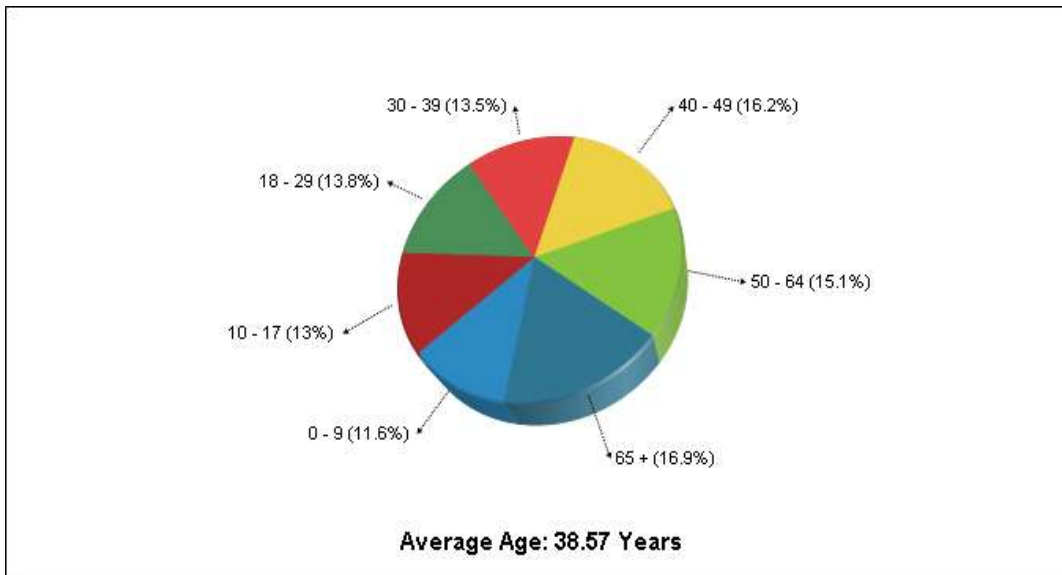

### Location: MANHEIM CENTRAL SD City/Area Population

### Location: MANHEIM CENTRAL SD City/Area Household Characteristics

Prepared by Laurel Schiavoni  
ABR, CLHMS, CSP

**Location: MANHEIM CENTRAL SD  
City/Area Employment**

**Location: MANHEIM CENTRAL SD  
City/Area Age Breakdown**