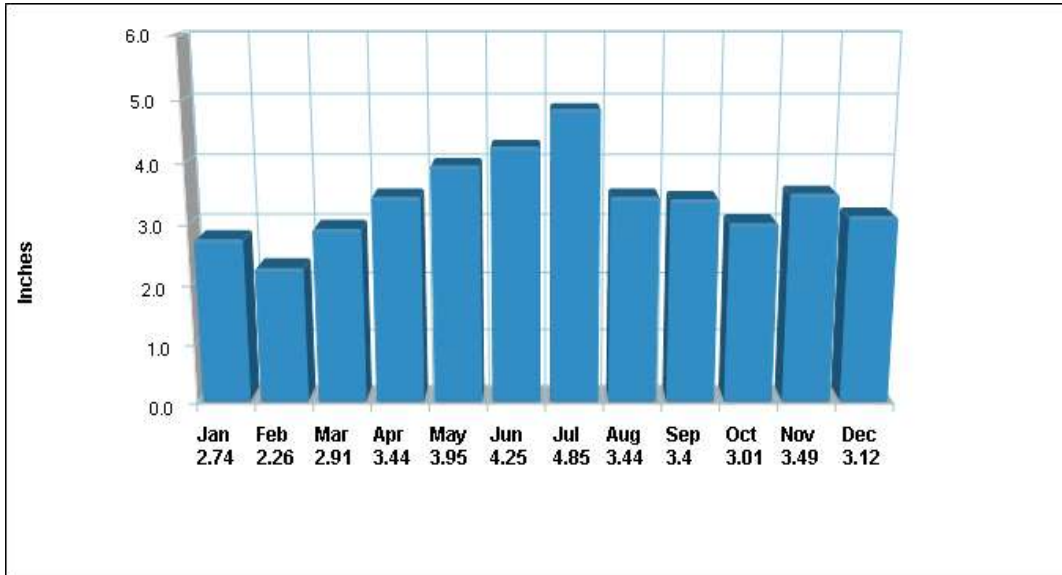

# MANHEIM

Prepared by Laurel Schiavoni  
ABR, CLHMS, CSP

Copyright eNeighborhoods, LLC The accuracy of all information is deemed reliable, but is not guaranteed.

**Average Precipitation  
Measured at LANDISVILLE (elevation: 360ft.)**