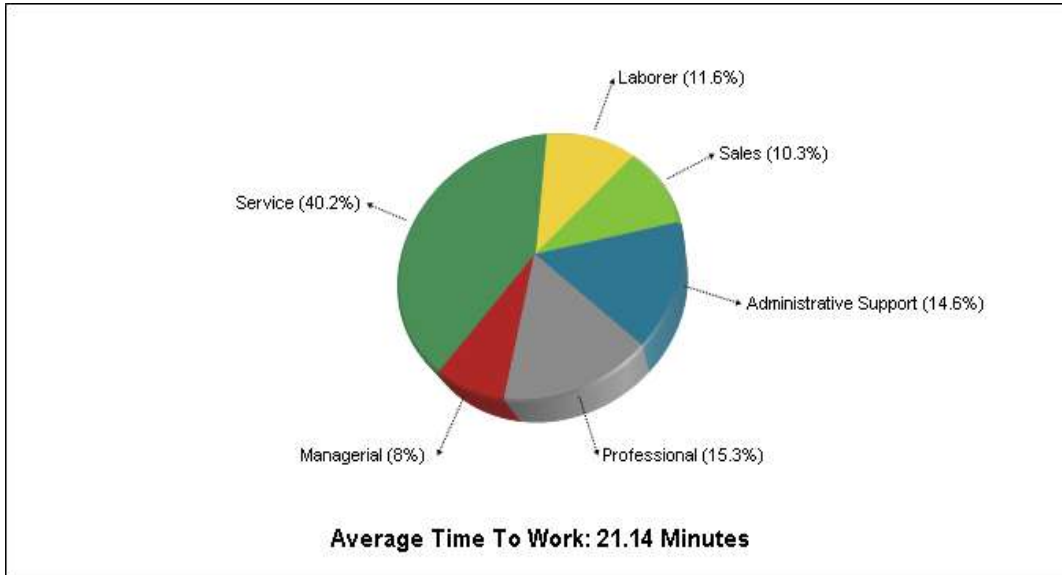

### Location: MANHEIM CENTRAL SD City/Area Household Characteristics

Prepared by Laurel Schiavoni  
ABR, CLHMS, CSP

**Location: MANHEIM CENTRAL SD  
City/Area Employment**

**Location: MANHEIM CENTRAL SD  
City/Area Age Breakdown**