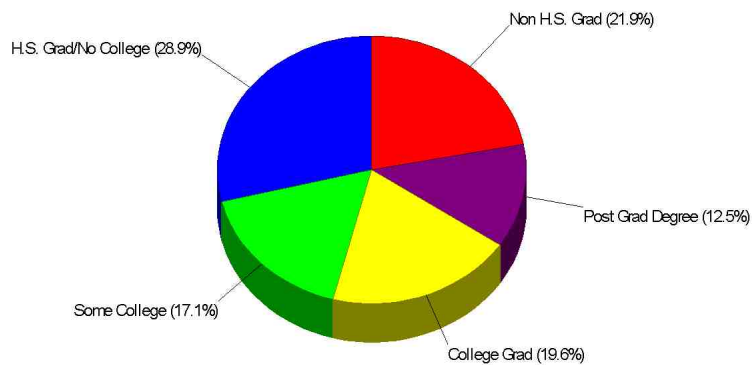

Adult Education Level For Neighborhood Within Locality of Hershey

78.1% High School Graduates
32.1% College Graduates