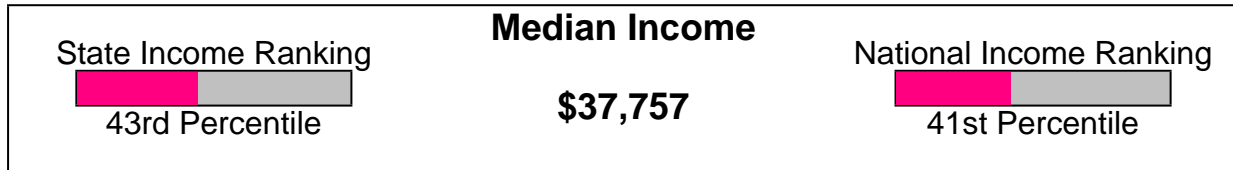

Neighborhood Facts

DERRY TOWNSHIP SCHOOLS

Prepared by Laurel Schiavoni, ABR, CLHMS, CSP

Neighborhood Facts

Income For Neighborhood Within Locality of Hershey

Age Breakdown For Neighborhood Within Locality of Hershey Average Age = 48.5 Years