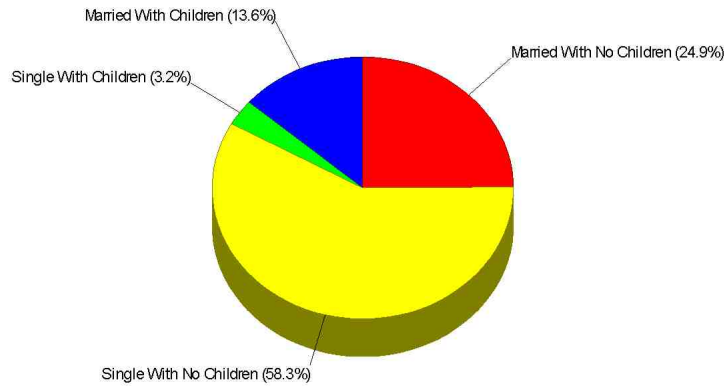

Neighborhood Facts

DERRY TOWNSHIP SCHOOLS

Prepared by Laurel Schiavoni, ABR, CLHMS, CSP

Neighborhood Facts

Income For Neighborhood Within Locality of Hershey

Age Breakdown For Neighborhood Within Locality of Hershey Average Age = 48.5 Years

Prepared by Laurel Schiavoni, ABR, CLHMS, CSP

Household Characteristics For Neighborhood Within Locality of Hershey

38.5% Married
16.9% With Children

Adult Education Level For Neighborhood Within Locality of Hershey