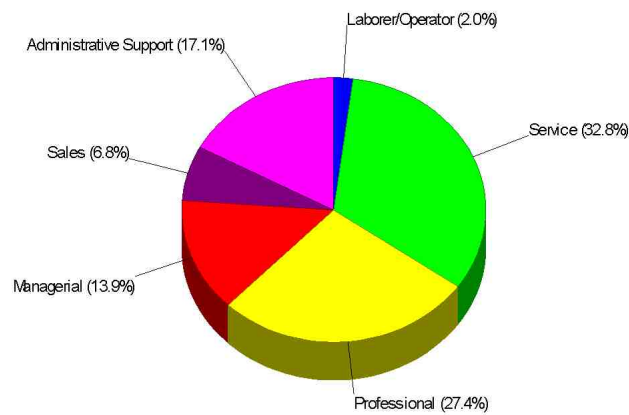

Employment For Neighborhood Within Locality of Hershey Average Travel Time To Work = 21.2 Minutes