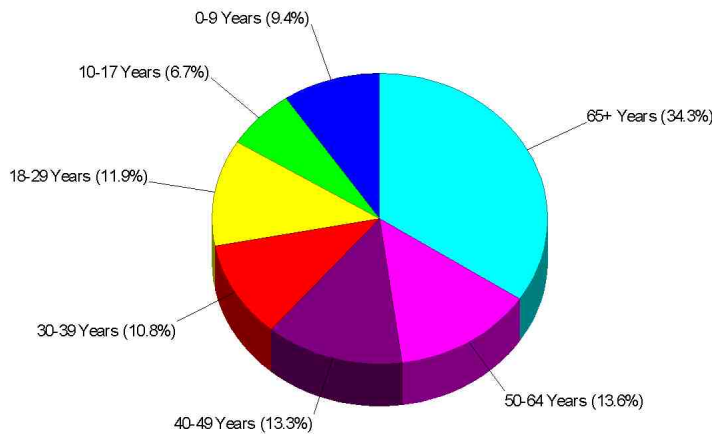

Neighborhood Facts

DERRY TOWNSHIP SCHOOLS

Prepared by Laurel Schiavoni, ABR, CLHMS, CSP

Neighborhood Facts

Income For Neighborhood Within Locality of Hershey

Age Breakdown For Neighborhood Within Locality of Hershey Average Age = 48.5 Years

Prepared by Laurel Schiavoni, ABR, CLHMS, CSP

Household Characteristics For Neighborhood Within Locality of Hershey

38.5% Married
16.9% With Children

Adult Education Level For Neighborhood Within Locality of Hershey