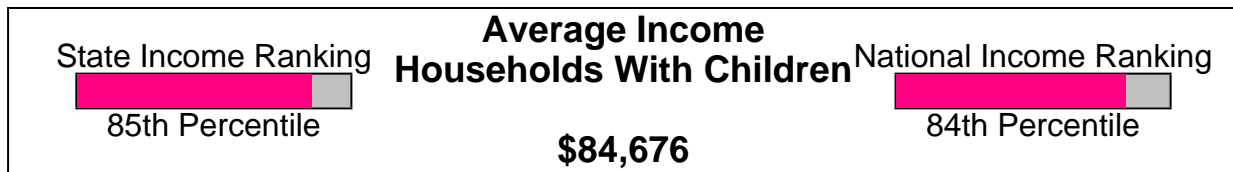

Neighborhood Facts

DERRY TOWNSHIP SCHOOLS

Prepared by Laurel Schiavoni, ABR, CLHMS, CSP

Neighborhood Facts

Income For Neighborhood Within Locality of Hershey

Age Breakdown For Neighborhood Within Locality of Hershey Average Age = 48.5 Years