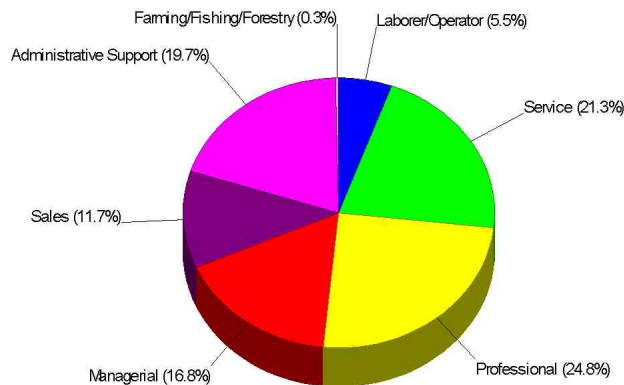

Area Facts

Adult Education Level For Township of Lower Paxton

91.0% High School Graduates
41.5% College Graduates

Employment For Township of Lower Paxton

Average Travel Time To Work = 21.4 Minutes

Occupation