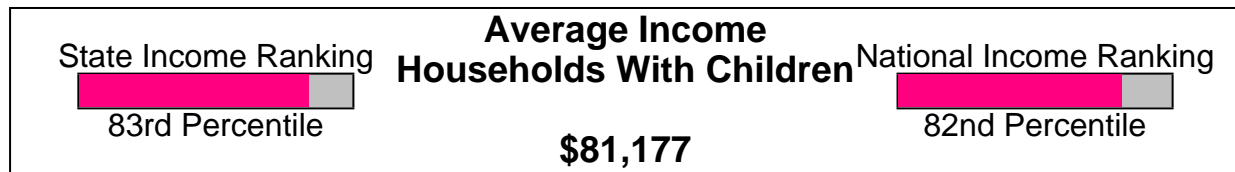

Area Facts

CENTRAL DAUPHIN SCHOOLS

Prepared by Laurel Schiavoni, ABR, CLHMS, CSP

Area Facts

Income For Township of Lower Paxton

Population For Township of Lower Paxton

Population = 44,808
Land Area = 28.1 Square Miles

Area Facts

Age Breakdown For Township of Lower Paxton Average Age = 38.6 Years

Household Characteristics For Township of Lower Paxton

54.3% Married
29.3% With Children

Prepared by Laurel Schiavoni, ABR, CLHMS, CSP