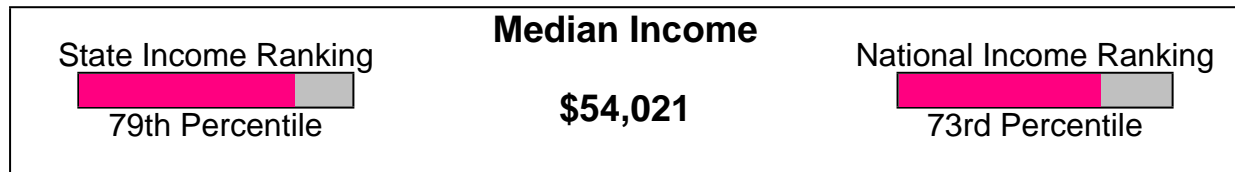

Area Facts

CENTRAL DAUPHIN SCHOOLS

Prepared by Laurel Schiavoni, ABR, CLHMS, CSP

Area Facts

Income For Township of Lower Paxton

Population For Township of Lower Paxton

Population = 44,808
Land Area = 28.1 Square Miles

Area Facts

Age Breakdown For Township of Lower Paxton Average Age = 38.6 Years

Household Characteristics For Township of Lower Paxton

54.3% Married
29.3% With Children

Prepared by Laurel Schiavoni, ABR, CLHMS, CSP