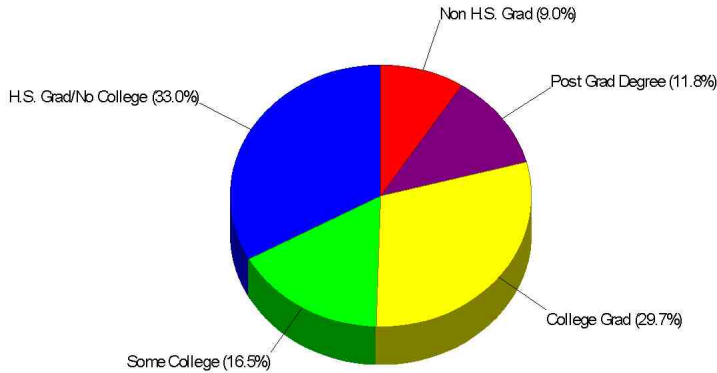

Area Facts

CENTRAL DAUPHIN SCHOOLS

Prepared by Laurel Schiavoni, ABR, CLHMS, CSP

Area Facts

Income For Township of Lower Paxton

Population For Township of Lower Paxton

Population = 44,808
Land Area = 28.1 Square Miles

Area Facts

Age Breakdown For Township of Lower Paxton Average Age = 38.6 Years

Household Characteristics For Township of Lower Paxton

54.3% Married
29.3% With Children

Prepared by Laurel Schiavoni, ABR, CLHMS, CSP

Area Facts

Adult Education Level For Township of Lower Paxton

91.0% High School Graduates
41.5% College Graduates

Employment For Township of Lower Paxton

Average Travel Time To Work = 21.4 Minutes

Occupation