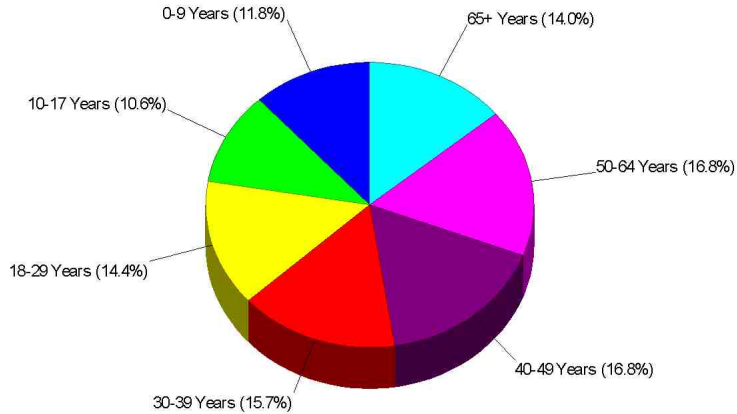

Area Facts

CENTRAL DAUPHIN SCHOOLS

Prepared by Laurel Schiavoni, ABR, CLHMS, CSP

Area Facts

Income For Township of Lower Paxton

Population For Township of Lower Paxton

Population = 44,808
Land Area = 28.1 Square Miles

Area Facts

Age Breakdown For Township of Lower Paxton Average Age = 38.6 Years

Household Characteristics For Township of Lower Paxton

54.3% Married
29.3% With Children

Prepared by Laurel Schiavoni, ABR, CLHMS, CSP