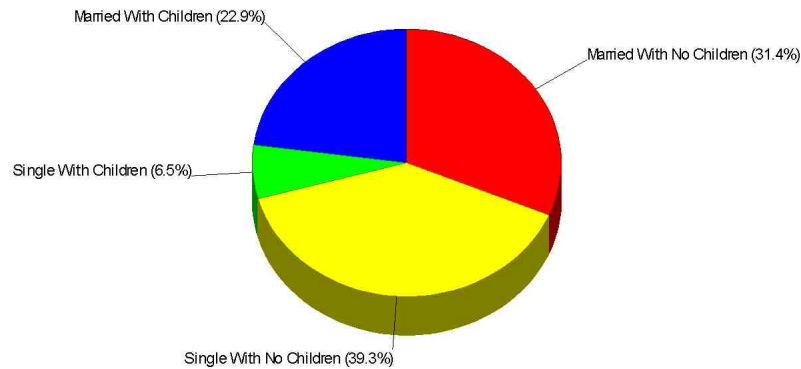

Area Facts

CENTRAL DAUPHIN SCHOOLS

Prepared by Laurel Schiavoni, ABR, CLHMS, CSP

Area Facts

Income For Township of Lower Paxton

Population For Township of Lower Paxton

Population = 44,808
Land Area = 28.1 Square Miles

Area Facts

Age Breakdown For Township of Lower Paxton Average Age = 38.6 Years

Household Characteristics For Township of Lower Paxton

54.3% Married
29.3% With Children

Prepared by Laurel Schiavoni, ABR, CLHMS, CSP